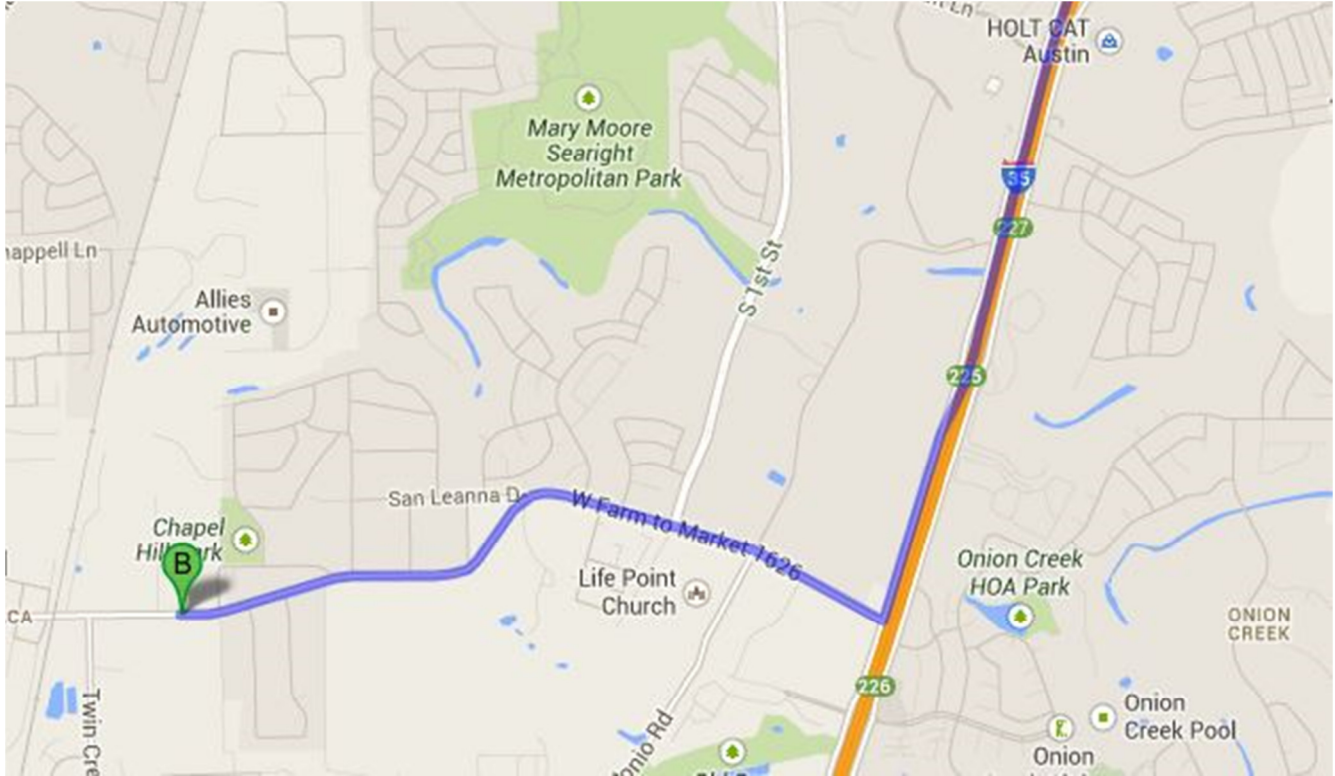

New SFFMA Headquarters Training Facility

Driving Directions

Physical Address: **SFFMA**
707 W. FM 1626
Austin, TX 78748
Phone: 512.454.3473

Going south on I-35

Take EXIT 225 Onion Creek Parkway (South Bound on I-35)

Take a RIGHT on FM 1626

Follow FM 1626 for about 2 miles and the new SFFMA Headquarters will be on your LEFT (SFFMA shares a driveway with Manchaca VFD)

Going north on I-35

Take EXIT 227 Slaughter Lane (North Bound on I-35)

Loop under I-35 and turn left to stay on the frontage road until you get to FM 1626

Follow FM 1626 for about 2 miles and the new SFFMA Headquarters will be on your LEFT (SFFMA shares a driveway with Manchaca VFD)